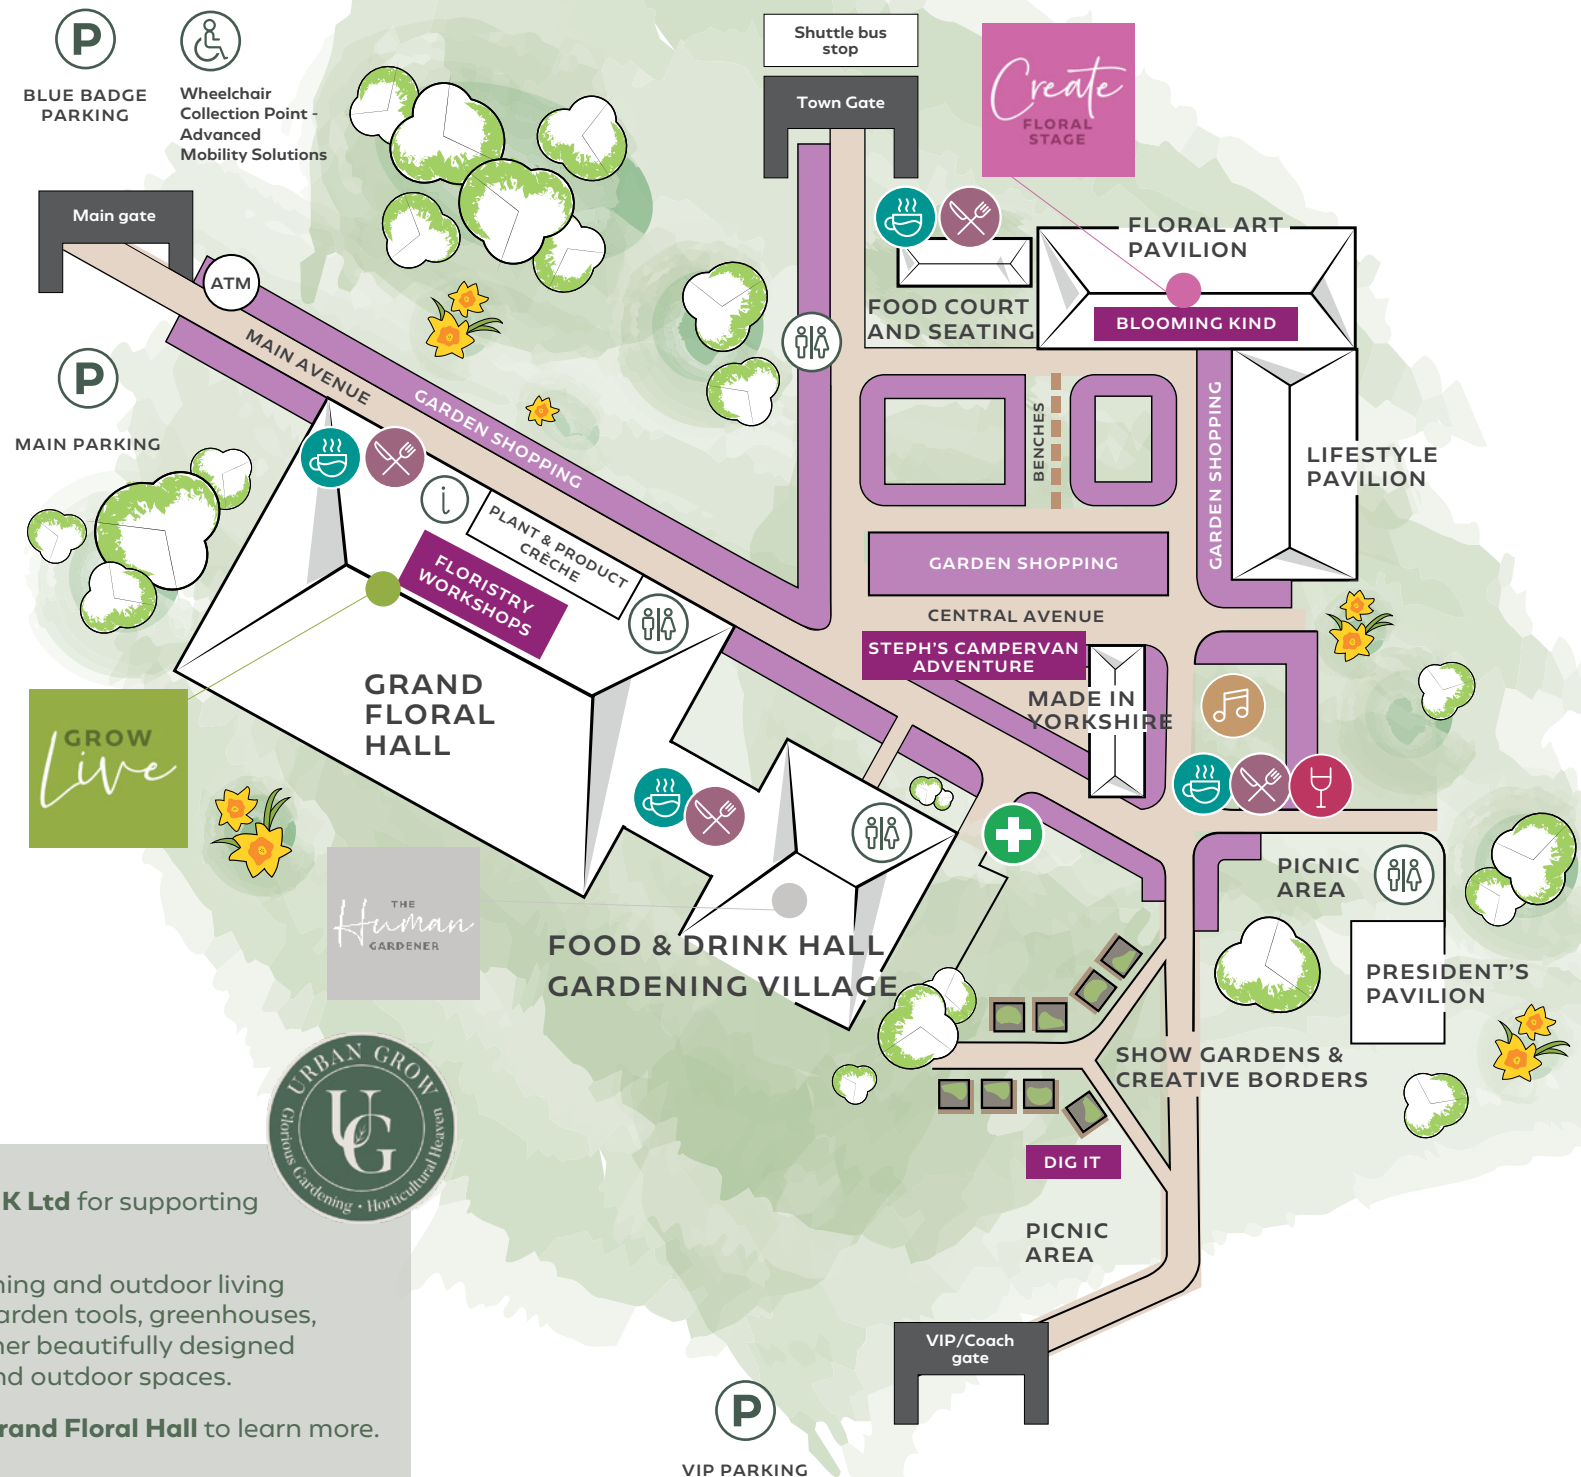

Show Map

YOUR GUIDE TO FINDING YOUR WAY AROUND THE SHOW.

Eating and drinking at the Show

There's plenty to whet your appetite and keep you refreshed!

Relax with a coffee and a light bite in one of the **two large Cafes within the Main Hall**.

From fish & chips and pizza to burgers and burritos, take your pick from the wide selection on offer at the **Outdoor Food Court**.

Fancy something a little stronger? **Head to the Music Stand Bar** and soak up the live music while enjoying your favourite tipple.

We are delighted to thank **Urban Grow UK Ltd** for supporting this year's show programme.

Specialising in stylish, sustainable gardening and outdoor living products, their range includes planters, garden tools, greenhouses, water features, outdoor furniture and other beautifully designed pieces to help create inspiring gardens and outdoor spaces.

To find out more visit their stand in the **Grand Floral Hall** to learn more.